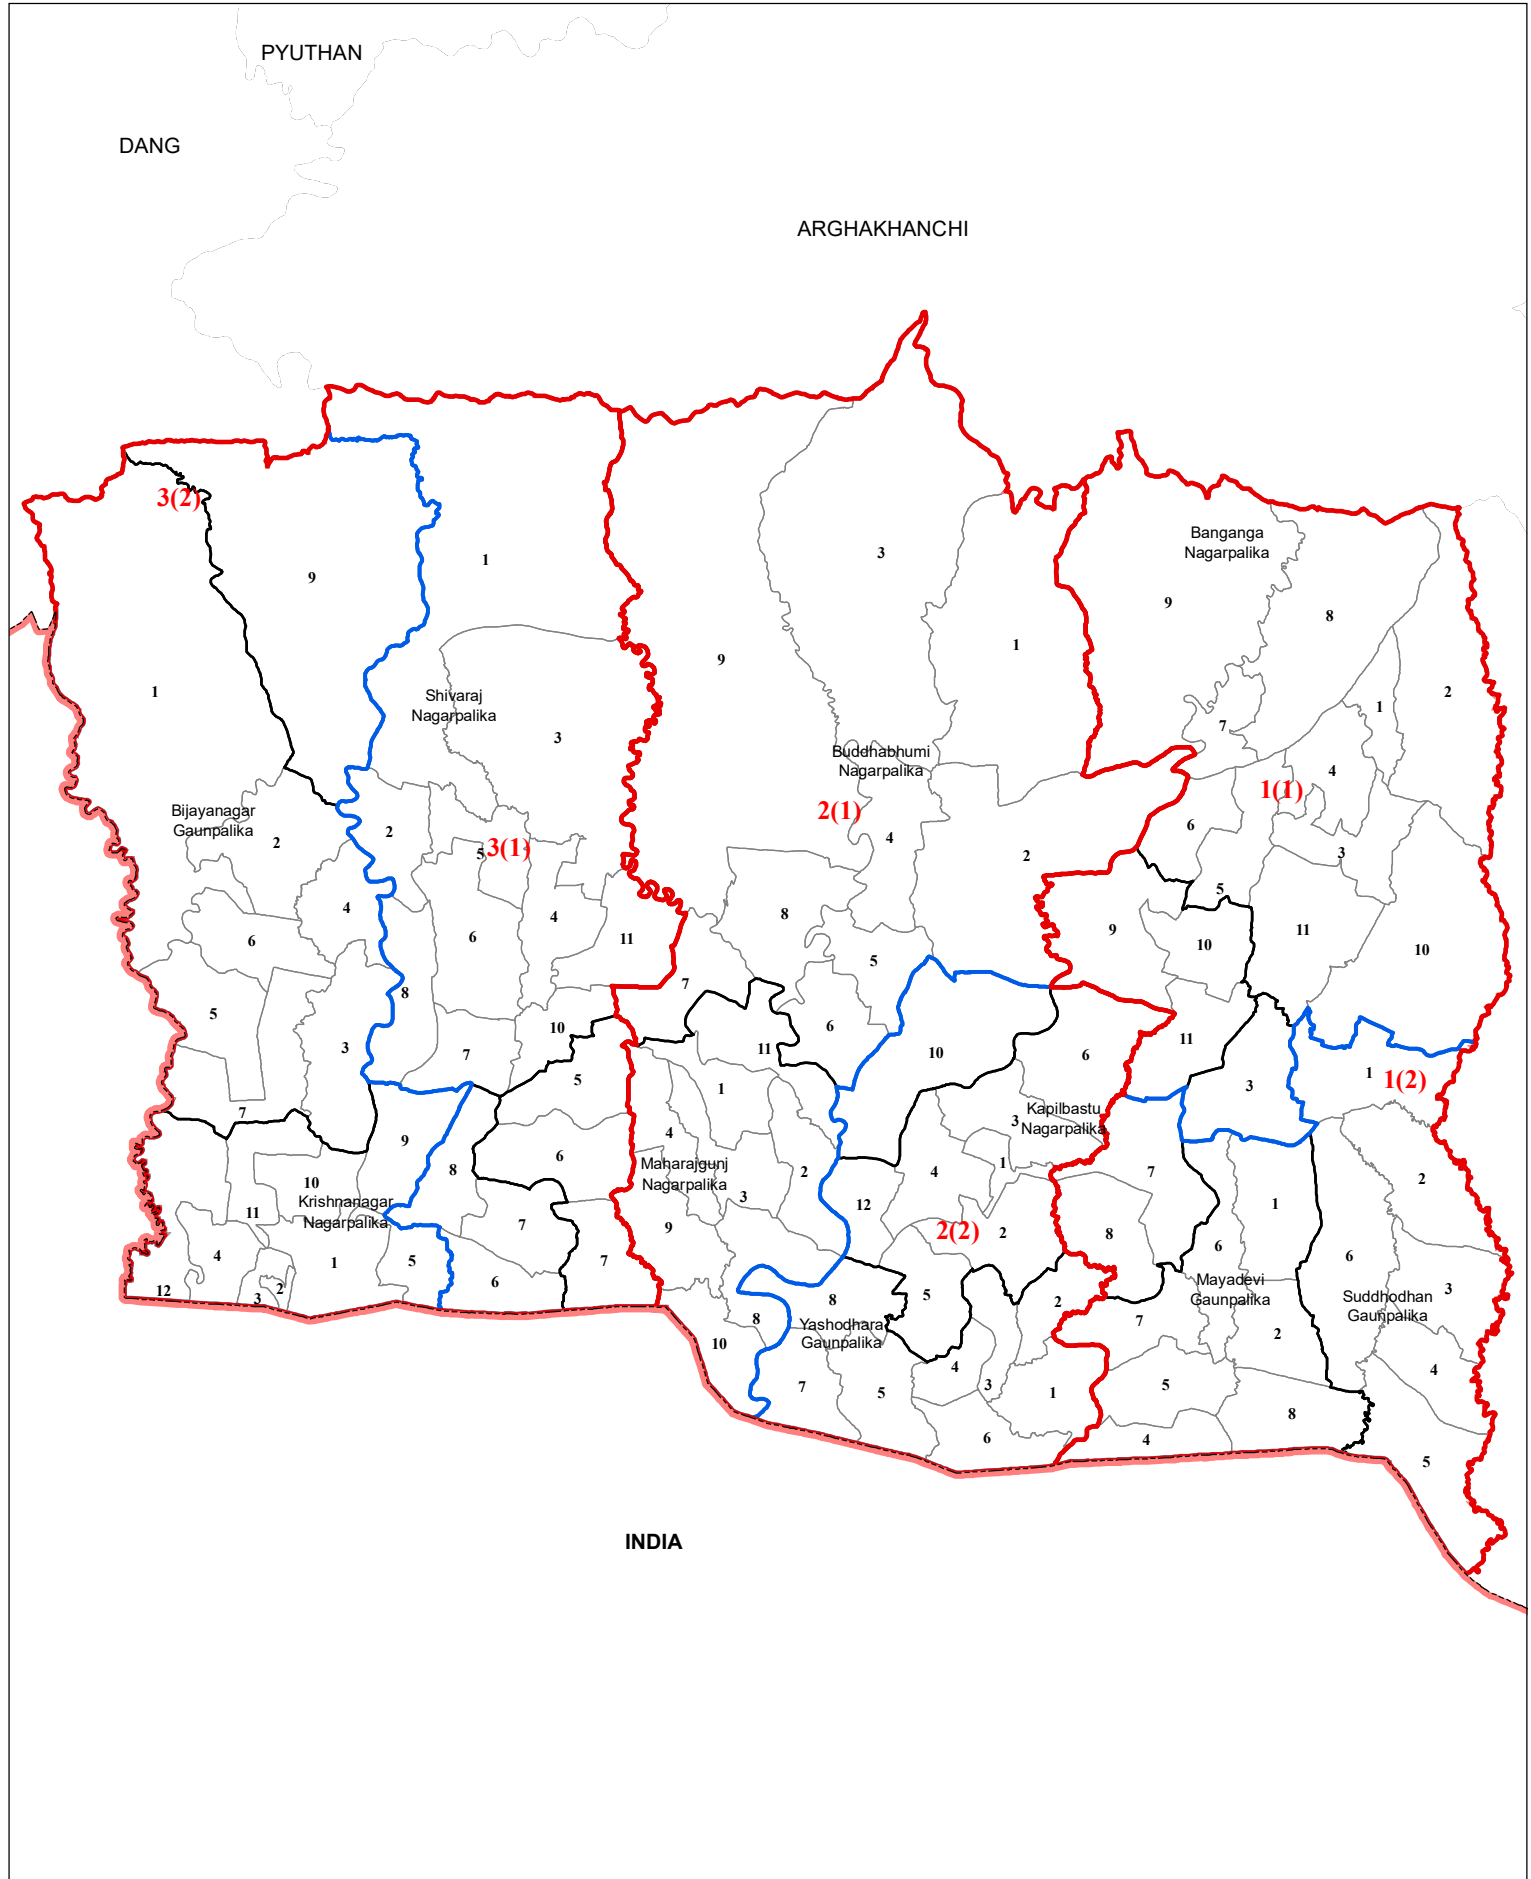

KAPILBASTU

No. of House of Representative Constituency: 3

No. of Provincial Constituency : 6

Legend

- International Boundary
- Province Boundary
- District Boundary
- House of Representative Boundary
- Provincial Constituency Boundary
- Palika Boundary
- Ward Boundary
- Sanskritik Area
- National Park/Wildlife Reserve/Hunting Area/Watershed Area

0 2.5 5 10 15 20 Km

Spatial Data Source : Survey Department
 Population Data Source : Population Census 2011, CBS
 Government of Nepal

Note:
1 in **1(1)** indicates House of Representative Constituency Number and **(1)** indicates Province Constituency Number within the House of Representative Constituency Number and likewise.